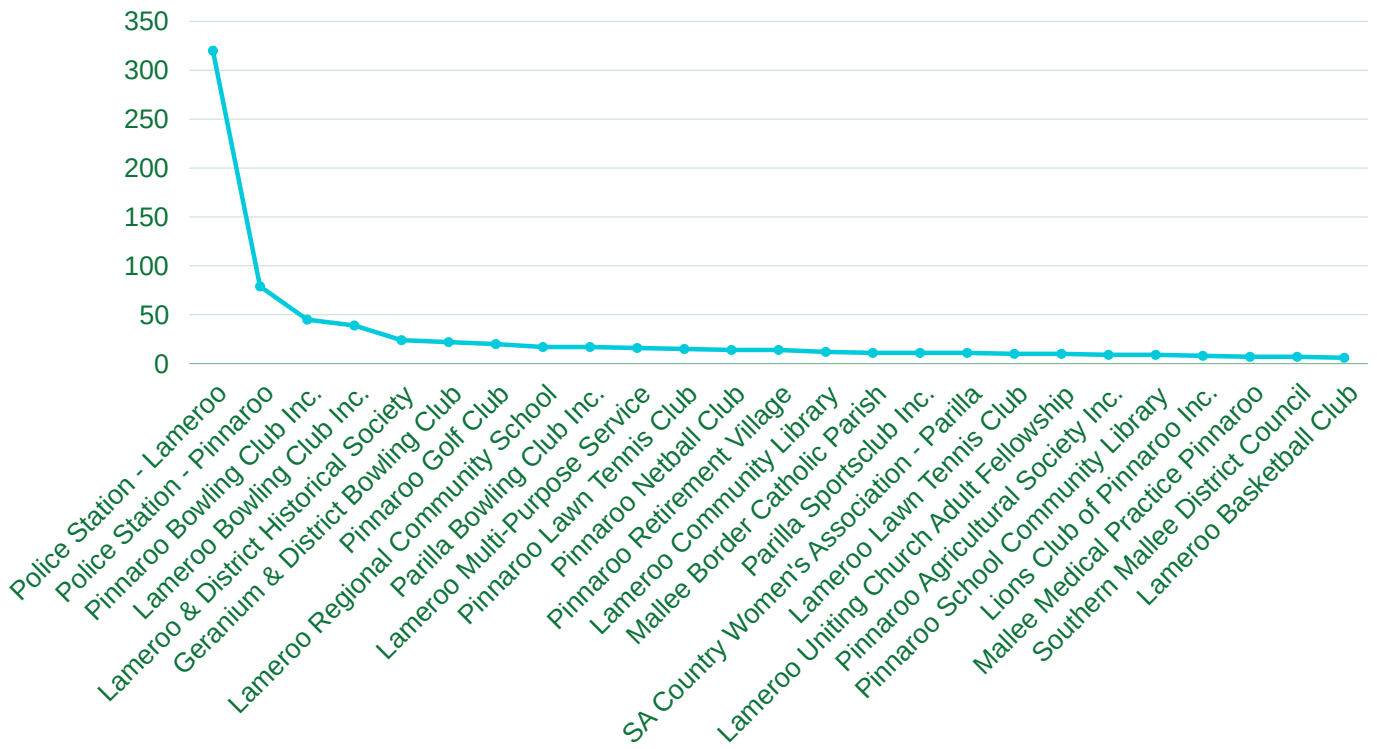

# SOUTHERN MALLEE DISTRICT COUNCIL

## WHAT ARE OUR COMMUNITY NEEDS?

813 SESSIONS      1 JULY 2020 - 30 JUNE 2021

### TOP 25 LANDING PAGES: