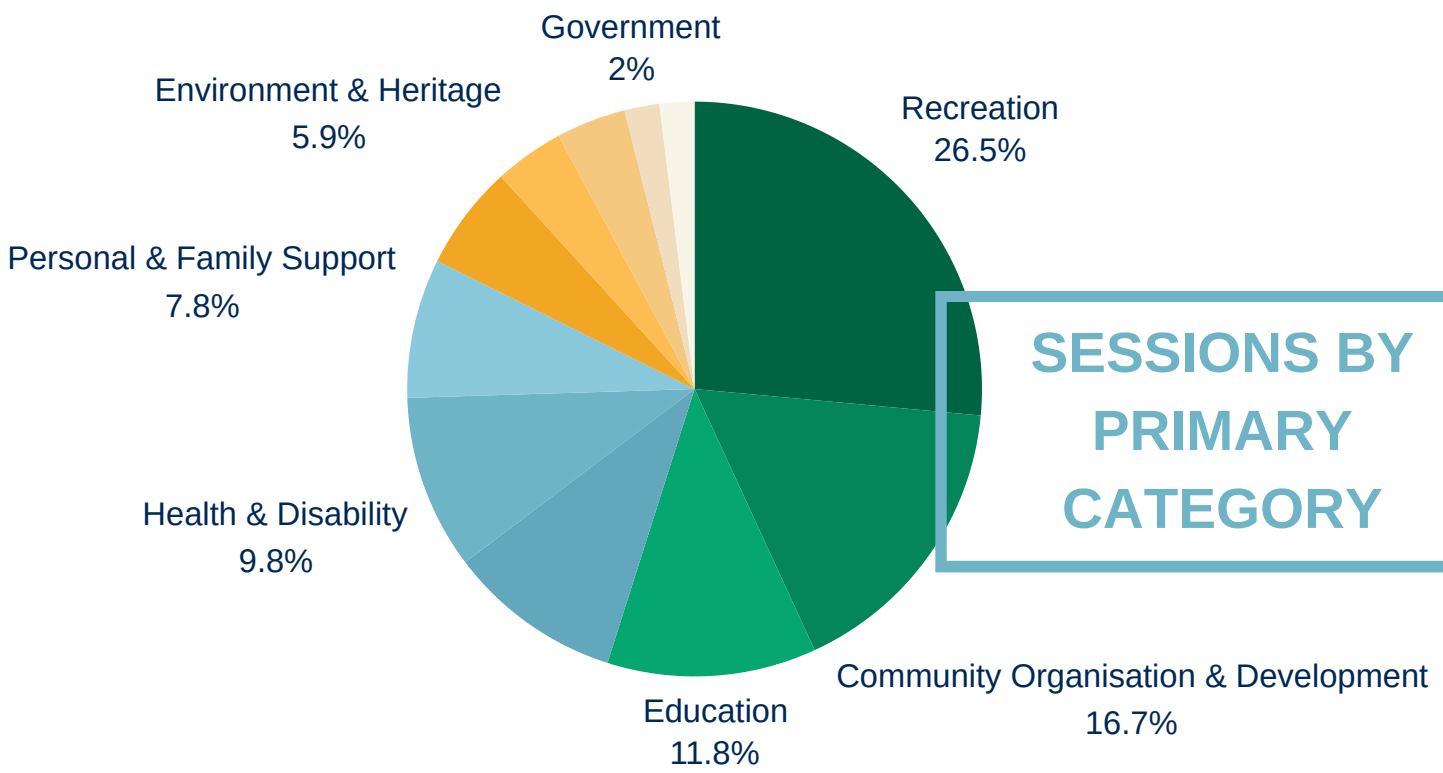

## WHAT ARE OUR COMMUNITY NEEDS?

813 SESSIONS      1 JULY 2020 - 30 JUNE 2021

### TOP 25 LANDING PAGES: